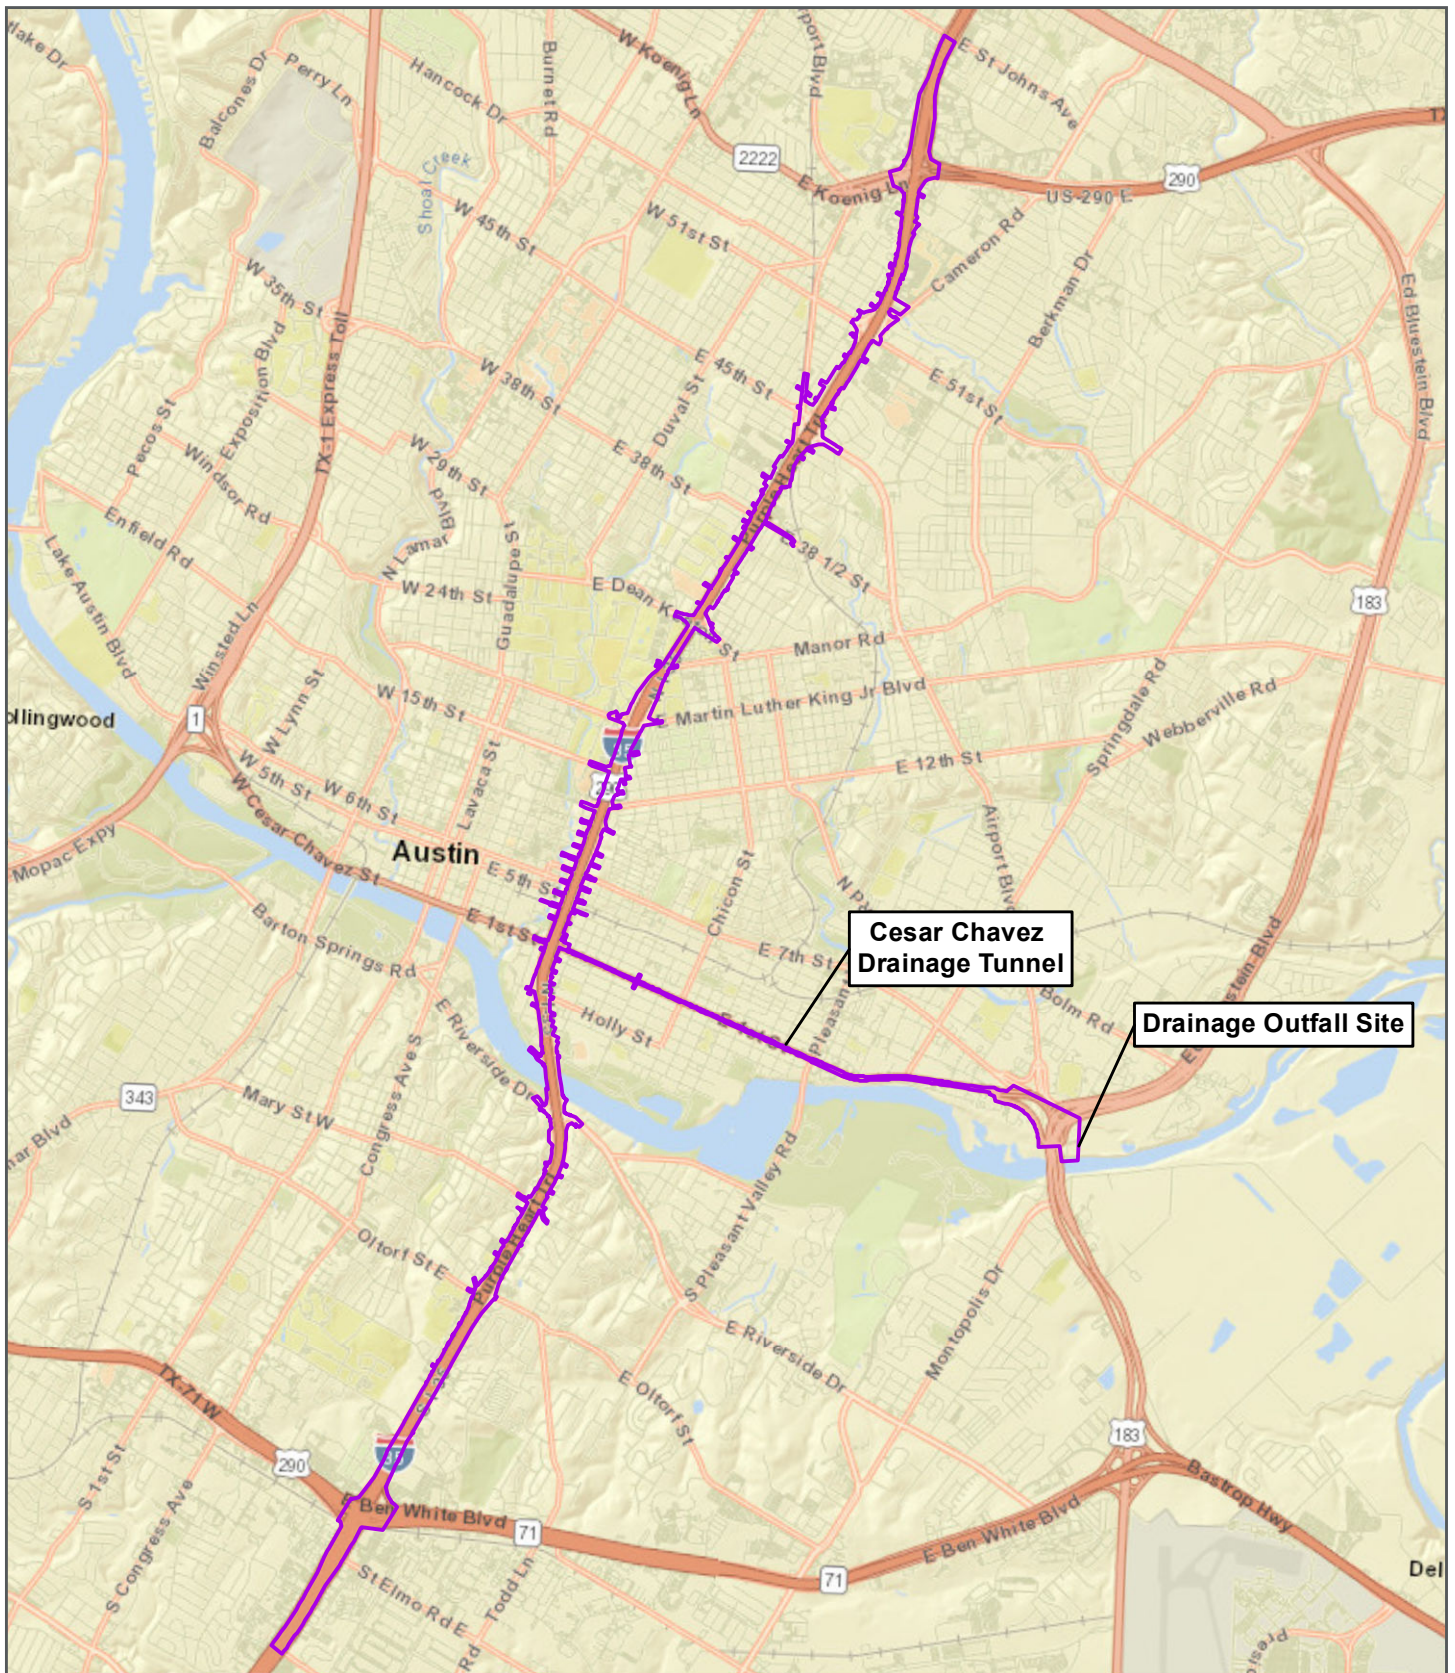

Appendix A: Project Location Map

Project Location Map

Legend

 MODIFIED
 ALTERNATIVE 3 -
 PREFERRED
 ALTERNATIVE

PROJECT LOCATION MAP

I-35 CAPITAL EXPRESS
CENTRAL PROJECT

TRAVIS COUNTY, TX

APRIL 2023

FIGURE 1